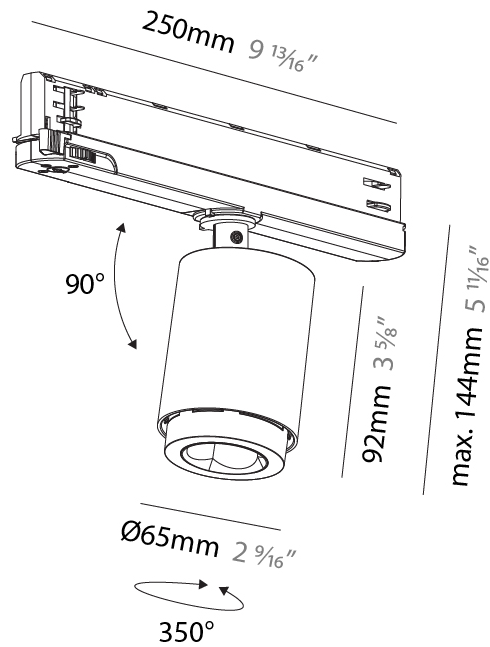

1. To build a product code in our configurator select the specify button on the base model # product page
2. To build a manual product code on this datasheet choose from the options listed below in blue font and add the suffix to the base model #

GENERAL

Series: Oiko Pro In
Brand: Prolicht
Division: Architectural
Mounting Type: Track
Mounting Location: Ceiling
Subcategory: Spots

PHYSICAL

Shape: Cylinder
Diameter (mm): 65
Diameter (in): 2 ⁹/₁₆
Length (mm): 250
Length (in): 9 ¹³/₁₆
Height (mm): 92
Height (in): 3 ⁵/₈
Max. Overall Height (mm): 144
Max. Overall Height (in): 5 ¹¹/₁₆
Light Distribution: Adjustable / Direct
Fixture Finish: SSR / BKV / CWI / CRY / HAB / UFT / ITA / RUA / FTG / MYG / LOD / PUS / FRO / FUP / KIA / POP / BLS / SPG / MEY / GOH / GUM / CHC / COM / ABZ / JAG / OBR / MOS / ROR
Holder Finish: WHI / BLK
Fixture Material: Aluminum

ELECTRICAL

Lamp Type: LED
Input Wattage (W): 19
Total Output Wattage (W): 17.3
Dimming: Non-Dimmable / 0-10V Dimming
Driver Included: Yes
Driver Location: Integrated
Driver Type: Constant Current - 120Vac
Input Voltage (V): 120

LED

Number of LEDs: 1
Color Temperature (°K): 2700 / 3000 / 3500 / 4000
Max. Delivered Lumen (lm): 1410 / 1517 / 1571 / 1603
Nominal Lumen (lm): 1905 / 2050 / 2123 / 2166
CRI: >90 CRI
Lamp Life (hrs): 50000

OPTICAL

Reflector°: 34

RATINGS AND CERTIFICATIONS

Certified By: CSA Certified to UL and CSA Standards
IP rating: IP20