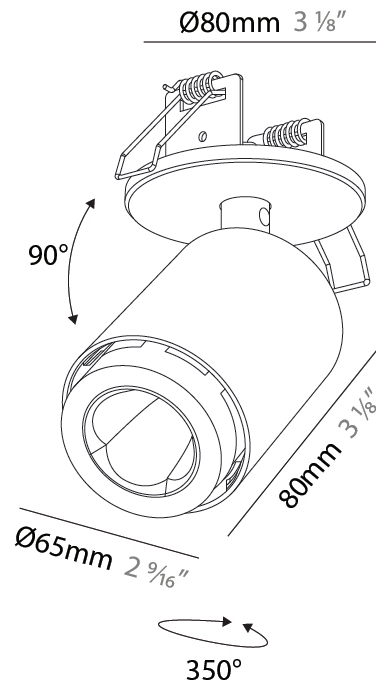

1. To build a product code in our configurator select the specify button on the base model # product page
2. To build a manual product code on this datasheet choose from the options listed below in blue font and add the suffix to the base model #

GENERAL

Series: Oiko Pro In
Brand: Prolicht
Division: Architectural
Mounting Type: Surface
Mounting Location: Ceiling
Subcategory: Spots

PHYSICAL

Shape: Cylinder
Diameter (mm): 65
Diameter (in): 2 ⁹/₁₆
Height (mm): 120
Depth (mm): 50
Height (in): 4 ³/₄
Depth (in): 1 ¹⁵/₁₆
Light Distribution: Adjustable / Direct
Fixture Finish: SSR / BKV / CWI / CRY / HAB / UFT / ITA / RUA / FTG / MYG / LOD / PUS / FRO / FUP / KIA / POP / BLS / SPG / MEY / GOH / GUM / CHC / COM / ABZ / JAG / OBR / MOS / ROR
Fixture Material: Aluminum
Cut-out Measurements: 68mm / 2 11/16"

ELECTRICAL

Lamp Type: LED
Input Wattage (W): 19.3
Total Output Wattage (W): 17.3
Driver Included: No
Driver Location: Remote
Driver Type: Constant Current - Universal
Driver Class: Class 2
Input Voltage (V): 120 - 277
Constant Current (MA): 500

LED

Number of LEDs: 1
Color Temperature (°K): 2700 / 3000 / 3500 / 4000
Max. Delivered Lumen (lm): 1510 / 1517 / 1588 / 1603
Nominal Lumen (lm): 2040 / 2050 / 2146 / 2166
CRI: >90 CRI
Lamp Life (hrs): 50000

OPTICAL

Beam Angle: 34
Adjustability: Rotational 350°; Tilt 90°

RATINGS AND CERTIFICATIONS

Certified By: CSA Certified to UL and CSA Standards
IP rating: IP20