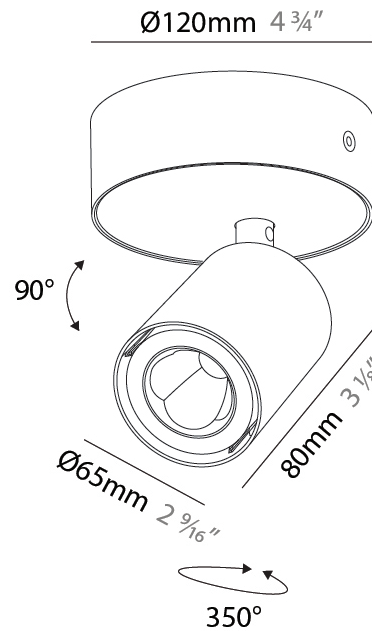

OIKO PRO IN SURFACE

A3D350-

base number   Color   Finishes   Finishes
Temperature   (Diamond)   (Triangle)

1. To build a product code in our configurator select the specify button on the base model # product page
2. To build a manual product code on this datasheet choose from the options listed below in blue font and add the suffix to the base model #

GENERAL

Series: Oiko Pro In
Brand: Prolicht
Division: Architectural
Mounting Type: Surface
Mounting Location: Ceiling
Subcategory: Spots

PHYSICAL

Shape: Cylinder
Diameter (mm): 65
Diameter (in): 2 ⁹/₁₆
Height (mm): 160
Height (in): 6 ³/₁₆
Light Distribution: Adjustable / Direct
Fixture Finish: SSR / BKV / CWI / CRY / HAB / UFT / ITA / RUA / FTG / MYG / LOD / PUS / FRO / FUP / KIA / POP / BLS / SPG / MEY / GOH / GUM / CHC / COM / ABZ / JAG / OBR / MOS / ROR
Fixture Material: Aluminum

ELECTRICAL

Lamp Type: LED
Input Wattage (W): 19.1
Total Output Wattage (W): 17.3
Driver Included: No
Driver Location: Integrated
Driver Type: Constant Current - Universal
Driver Class: Class 2
Input Voltage (V): 120 - 277

LED

Number of LEDs: 1
Color Temperature (°K): 2700 / 3000 / 3500 / 4000
Max. Delivered Lumen (lm): 1656 / 1665 / 1743 / 1759
Nominal Lumen (lm): 2040 / 2050 / 2146 / 2166
CRI: >90 CRI
Lamp Life (hrs): 50000

OPTICAL

Beam Angle: 60
Adjustability: Rotational 350°; Tilt 90°

RATINGS AND CERTIFICATIONS

Certified By: CSA Certified to UL and CSA Standards
IP rating: IP20

PROJECT
TYPE
SPECIFIER
QUANTITY
DATE