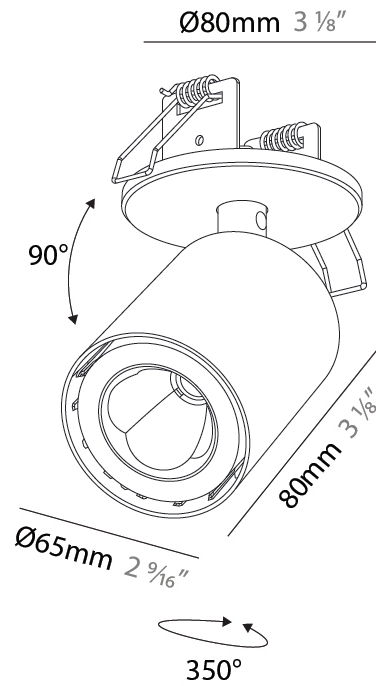

A3D359- _____ - _____

base number   Finishes (Diamond)   Finishes (Triangle)

1. To build a product code in our configurator select the specify button on the base model # product page
2. To build a manual product code on this datasheet choose from the options listed below in blue font and add the suffix to the base model #

GENERAL

Series: Oiko Pro In
Brand: Prolicht
Division: Architectural
Mounting Type: Surface
Mounting Location: Ceiling
Subcategory: Spots

PHYSICAL

Shape: Cylinder
Diameter (mm): 65
Diameter (in): 2 9/16
Height (mm): 120
Depth (mm): 50
Height (in): 4 3/4
Depth (in): 1 15/16
Light Distribution: Adjustable / Direct
Fixture Finish: SSR / BKV / CWI / CRY / HAB / UFT / ITA / RUA / FTG / MYG / LOD / PUS / FRO / FUP / KIA / POP / BLS / SPG / MEY / GOH / GUM / CHC / COM / ABZ / JAG / OBR / MOS / ROR
Fixture Material: Aluminum
Cut-out Measurements: 68mm / 2 11/16"

ELECTRICAL

Lamp Type: LED
Input Wattage (W): 14.4
Total Output Wattage (W): 13.1
Driver Included: No
Driver Location: Remote
Driver Type: Constant Current - Universal
Driver Class: Class 2
Input Voltage (V): 120 - 277
Constant Current (MA): 700

LED

Number of LEDs: 1
Color Temperature (°K): 2700 / 3000 / 3500 / 4000
Max. Delivered Lumen (lm): 1008 - 1186
Nominal Lumen (lm): 1242 - 1460
CRI: >90 CRI
Lamp Life (hrs): 50000

OPTICAL

Beam Angle: 50
Adjustability: Rotational 350°; Tilt 90°

RATINGS AND CERTIFICATIONS

Certified By: CSA Certified to UL and CSA Standards
IP rating: IP20