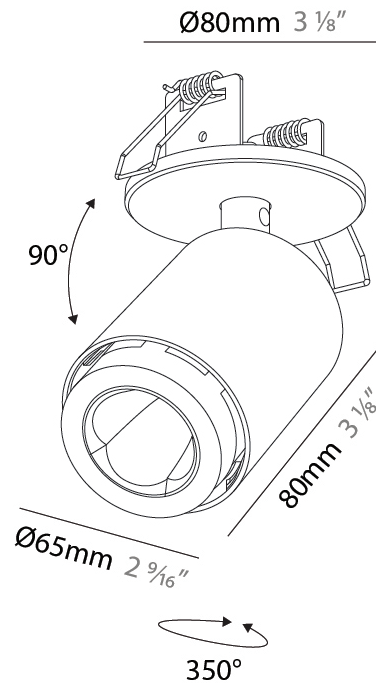

OIKO PRO IN SURFACE

A3D358-

base number	Finishes (Diamond)	Finishes (Triangle)

1. To build a product code in our configurator select the specify button on the base model # product page
2. To build a manual product code on this datasheet choose from the options listed below in blue font and add the suffix to the base model #

GENERAL

Series: Oiko Pro In
Brand: Prolicht
Division: Architectural
Mounting Type: Surface
Mounting Location: Ceiling
Subcategory: Spots

PHYSICAL

Shape: Cylinder
Diameter (mm): 65
Diameter (in): 2 9/16
Height (mm): 120
Depth (mm): 50
Height (in): 4 3/4
Depth (in): 1 15/16
Light Distribution: Adjustable / Direct
Fixture Finish: SSR / BKV / CWI / CRY / HAB / UFT / ITA / RUA / FTG / MYG / LOD / PUS / FRO / FUP / KIA / POP / BLS / SPG / MEY / GOH / GUM / CHC / COM / ABZ / JAG / OBR / MOS / ROR
Fixture Material: Aluminum
Cut-out Measurements: 68mm / 2 11/16"

ELECTRICAL

Lamp Type: LED
Input Wattage (W): 14.4
Total Output Wattage (W): 13.1
Driver Included: No
Driver Location: Remote
Driver Type: Constant Current - Universal
Driver Class: Class 2
Input Voltage (V): 120 - 277
Constant Current (MA): 700

LED

Number of LEDs: 1
Color Temperature (°K): 2700-6500 Tunable White
Max. Delivered Lumen (lm): 919 - 1081
Nominal Lumen (lm): 1242 - 1460
CRI: >90 CRI
Lamp Life (hrs): 50000

OPTICAL

Beam Angle: 34
Adjustability: Rotational 350°; Tilt 90°

RATINGS AND CERTIFICATIONS

Certified By: CSA Certified to UL and CSA Standards
IP rating: IP20