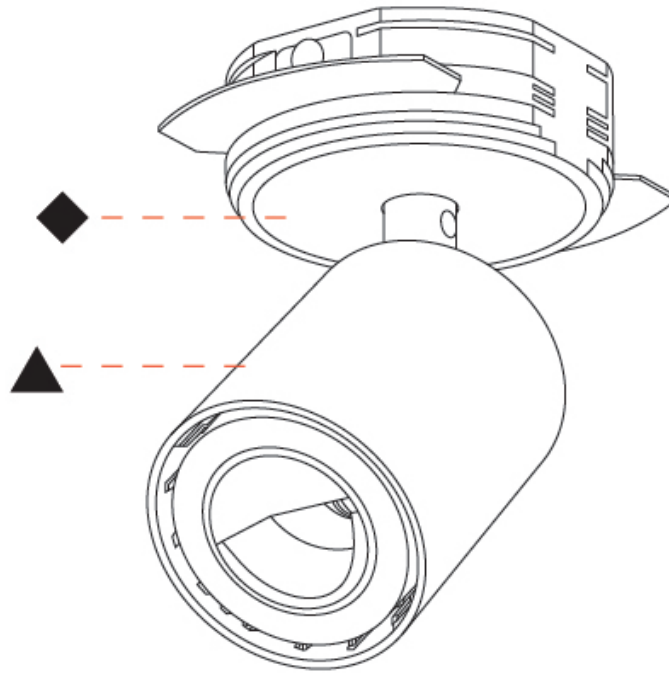

A3D361-

PROJECT

TYPE

SPECIFIER

QUANTITY

DATE

A