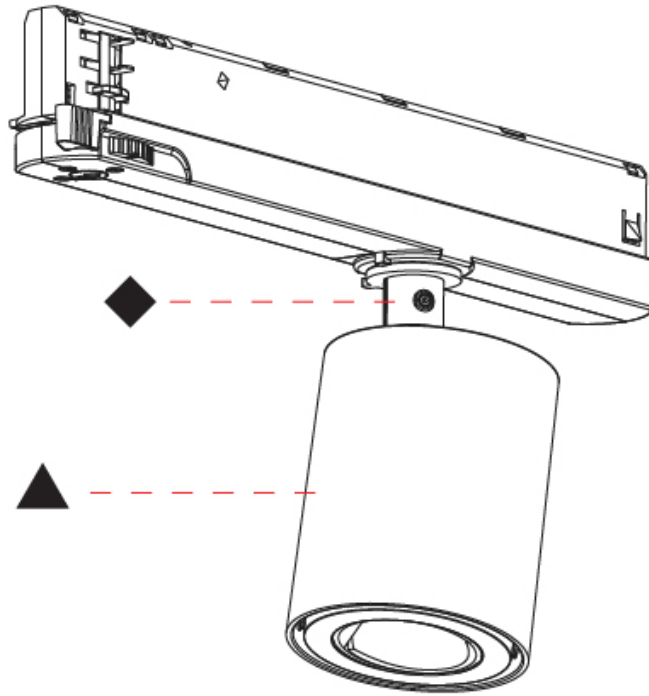

A3T206-

PROJECT	_____
TYPE	_____
SPECIFIER	_____
QUANTITY	_____
DATE	_____

A