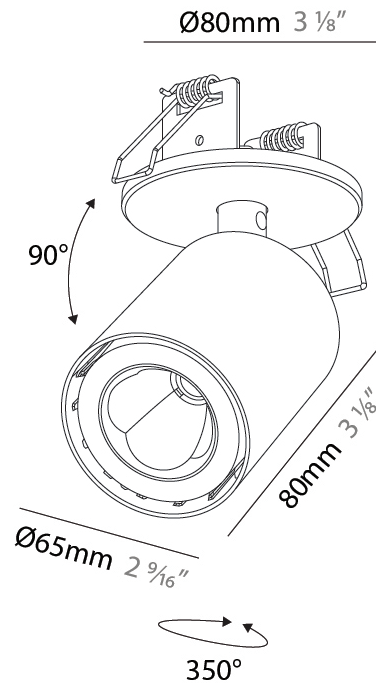

A3D360- _____ - _____
base number   Finishes (Diamond)   Finishes (Triangle)

1. To build a product code in our configurator select the specify button on the base model # product page
2. To build a manual product code on this datasheet choose from the options listed below in blue font and add the suffix to the base model #

GENERAL

Series: Oiko Pro In
Brand: Prolicht
Division: Architectural
Mounting Type: Surface
Mounting Location: Ceiling
Subcategory: Spots

PHYSICAL

Shape: Cylinder
Diameter (mm): 65
Diameter (in): 2 9/16
Height (mm): 120
Depth (mm): 50
Height (in): 4 3/4
Depth (in): 1 15/16
Light Distribution: Adjustable / Direct
Fixture Finish: SSR / BKV / CWI / CRY / HAB / UFT / ITA / RUA / FTG / MYG / LOD / PUS / FRO / FUP / KIA / POP / BLS / SPG / MEY / GOH / GUM / CHC / COM / ABZ / JAG / OBR / MOS / ROR
Fixture Material: Aluminum
Cut-out Measurements: 68mm / 2 11/16"

ELECTRICAL

Lamp Type: LED
Input Wattage (W): 14.4
Total Output Wattage (W): 13.1
Driver Included: No
Driver Location: Remote
Driver Type: Constant Current - Universal
Driver Class: Class 2
Input Voltage (V): 120 - 277
Constant Current (MA): 700

LED

Number of LEDs: 1
Color Temperature (°K): 2700 / 3000 / 3500 / 4000
Max. Delivered Lumen (lm): 1175 - 1381
Nominal Lumen (lm): 1242 - 1460
CRI: >90 CRI
Lamp Life (hrs): 50000

OPTICAL

Beam Angle: 62
Adjustability: Rotational 350°; Tilt 90°

RATINGS AND CERTIFICATIONS

Certified By: CSA Certified to UL and CSA Standards
IP rating: IP20