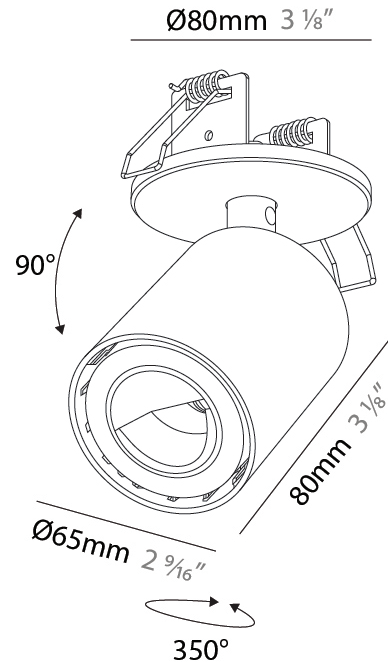

OIKO PRO IN SURFACE

A3D357- -

base number   Finishes (Diamond)   Finishes (Triangle)

1. To build a product code in our configurator select the specify button on the base model # product page
2. To build a manual product code on this datasheet choose from the options listed below in blue font and add the suffix to the base model #

GENERAL

Series: Oiko Pro In
Brand: Prolicht
Division: Architectural
Mounting Type: Surface
Mounting Location: Ceiling
Subcategory: Wallwash

PHYSICAL

Shape: Cylinder
Diameter (mm): 65
Diameter (in): 2 9/16
Height (mm): 120
Depth (mm): 50
Height (in): 4 3/4
Depth (in): 1 15/16
Light Distribution: Adjustable / Direct
Fixture Finish: SSR / BKV / CWI / CRY / HAB / UFT / ITA / RUA / FTG / MYG / LOD / PUS / FRO / FUP / KIA / POP / BLS / SPG / MEY / GOH / GUM / CHC / COM / ABZ / JAG / OBR / MOS / ROR
Fixture Material: Aluminum
Cut-out Measurements: 68mm / 2 11/16"

ELECTRICAL

Lamp Type: LED
Input Wattage (W): 14.4
Total Output Wattage (W): 13
Driver Included: No
Driver Location: Remote
Driver Type: Constant Current - Universal
Driver Class: Class 2
Input Voltage (V): 120 - 277
Constant Current (MA): 700

LED

Number of LEDs: 1
Color Temperature (°K): 2700-6500 Tunable White
Max. Delivered Lumen (lm): 988 - 1162
Nominal Lumen (lm): 1242 - 1460
CRI: >90 CRI
Lamp Life (hrs): 50000

OPTICAL

Adjustability: Rotational 350°; Tilt 90°

RATINGS AND CERTIFICATIONS

Certified By: CSA Certified to UL and CSA Standards
IP rating: IP20