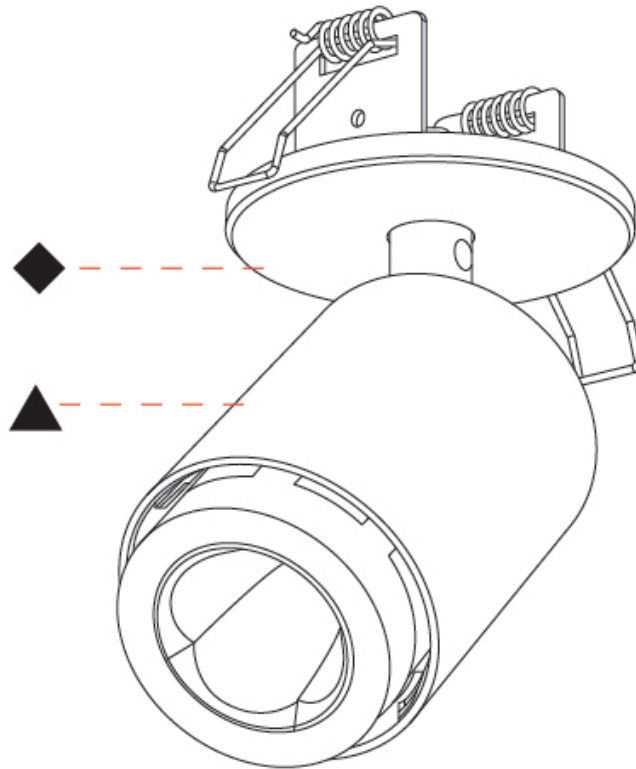

A3D344-

PROJECT _____

TYPE _____

SPECIFIER _____

QUANTITY _____

DATE _____

A