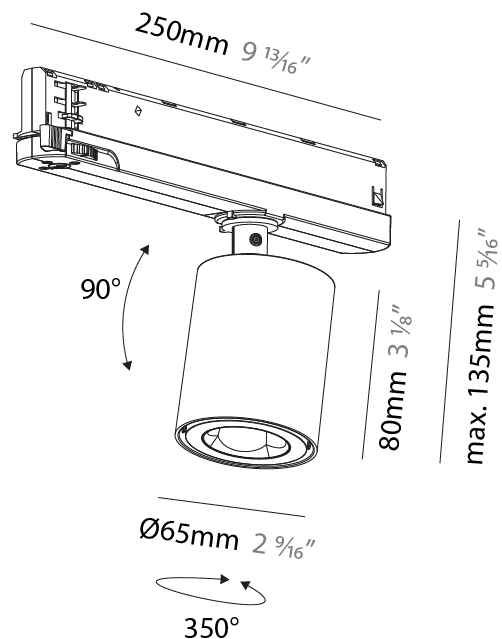

1. To build a product code in our configurator select the specify button on the base model # product page
2. To build a manual product code on this datasheet choose from the options listed below in blue font and add the suffix to the base model #

GENERAL

Series: Oiko Pro In
Brand: Prolicht
Division: Architectural
Mounting Type: Track
Mounting Location: Ceiling
Subcategory: Spots

PHYSICAL

Shape: Cylinder
Diameter (mm): 65
Diameter (in): 2 ⁹/₁₆
Length (mm): 250
Length (in): 9 ¹³/₁₆
Height (mm): 80
Height (in): 3 ¹/₈
Max. Overall Height (mm): 135
Max. Overall Height (in): 5 ⁵/₁₆
Light Distribution: Adjustable / Direct
Fixture Finish: SSR / BKV / CWI / CRY / HAB / UFT / ITA / RUA / FTG / MYG / LOD / PUS / FRO / FUP / KIA / POP / BLS / SPG / MEY / GOH / GUM / CHC / COM / ABZ / JAG / OBR / MOS / ROR
Holder Finish: WHI / BLK
Fixture Material: Aluminum

ELECTRICAL

Lamp Type: LED
Input Wattage (W): 19
Total Output Wattage (W): 17.3
Dimming: Non-Dimmable / 0-10V Dimming
Driver Included: Yes
Driver Location: Integrated
Driver Type: Constant Current - 120Vac
Driver Class: Class 2
Input Voltage (V): 120

LED

Number of LEDs: 1
Color Temperature (°K): 2700 / 3000 / 3500 / 4000
Max. Delivered Lumen (lm): 1278 / 1377 / 1432 / 1461
Nominal Lumen (lm): 1668 / 1797 / 1869 / 1907
CRI: >90 CRI
Lamp Life (hrs): 50000

OPTICAL

Reflector: 14

RATINGS AND CERTIFICATIONS

Certified By: CSA Certified to UL and CSA Standards
IP rating: IP20